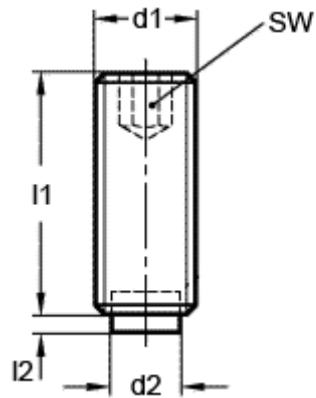

Data Sheet

Article number: 20930627

Description: E+G Grub screw
GN 913.3-M6-40-MS

Measures

d1 = M6
d2 = 4.0
l1 = 40
l2 = 1.0
SW = 3.0